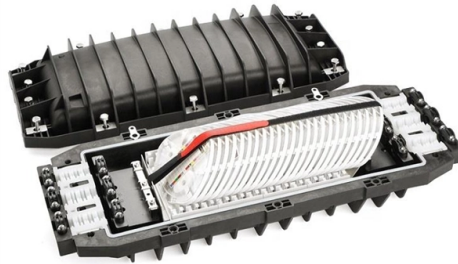

Chile produces electrical distribution boxes

Overview

Chile power strips and PDU power distribution units for surface mount, rack mount and general purpose applications. Chile has published Exempt Resolution No. 705 in its Official Gazette on March 5, 2026, officially implementing the "Protocolo de Análisis y/o Ensayo de Seguridad de Producto Eléctrico PE N°3/23:2025. " This new protocol establishes specific analysis and test requirements for the safety. The ALEX® Chuqui Metal Box is a specialized rectangular electrical enclosure widely used in the Chilean and South American markets for housing switches, outlets, and wire junctions. Q3: How can I request product samples?

Galvanized Chuqui Box Electrical Junction Boxes Cajas ...

Electrical Conduit (UL Type): EMT (UL797), IMC (UL1242), RMC (UL6), IEC (IEC 61386) and all Fittings like Elbow, Connector and Coupling, Strap, Bushing, Box etc.

ALEX® Chuqui Metal Electrical Box-IEC 61386 CHILE MARKET ...

The ALEX® Chuqui Metal Box is a specialized rectangular electrical enclosure widely used in the Chilean and South American markets for housing switches, outlets, and wire junctions.

ELECMAN® IEC steel electrical junction boxes are used as an enclosure housing electrical connections, to protect the connections and provide a safety barrier.

Chile Power Strips | Chile PDU Power Distribution Units, Multiple ...