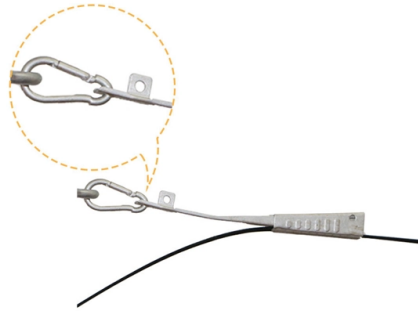

Fire resistance rating of cable trays in residential buildings

Overview

Fire resistance testing evaluates how well cable trays can withstand fire and prevent flames from spreading. This includes checking their flammability, smoke production, toxic gas emissions, and ability to block heat and fire. Where cables pass through shafts, walls, slabs, or enter electrical panels or cabinets, openings shall be tightly sealed with firestopping materials in accordance with. The following charts give the number of 3M pillows needed to completely firestop an opening that cable tray passes through. This is a test for electric cable systems that are required to maintain circuit integrity, so is therefore written around and is dependent on the cables themselves, but containmen of 90 minutes (the maximum time covered by DIN 4102-12). For electrical contractors, the installation of fire-resistant cable trays is not just about organizing wires—it's about ensuring safety, regulatory compliance, and long-term reliability.

Understand the Importance of Cable Tray Fire Stopping

Discover the significance of cable tray fire stopping for building safety. Learn how it prevents fire spread, safeguards occupants, and ensures compliance with fire safety codes.