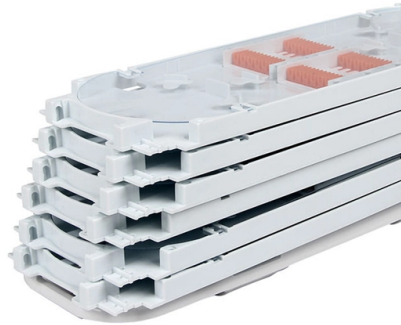

How much does a 19-inch PC case weigh approximately

Overview

On average, an empty mid-tower case can weigh between 10 to 20 pounds, depending on the material used. Lighter ones are made from aluminum, while the heavier ones are made from steel. Motherboard: This central component connects everything in your PC. The weight of a motherboard can fluctuate based. Dimensional weight (or DIM weight) is the “weight” used to calculate the shipping cost of bulky, lightweight packages. Think about the available space in a truck or plane—if your package is taking up a bit more space than the weight the package captures in rates, you will pay for that space. 7 inches (5L), making it perfect for on-the-go setups. Its small size allows it to fit easily into a backpack, ideal for portable and space-saving builds. Length plus girth cannot exceed 108 inches. for PC cases at least. We've got: E-ATX vs ATX vs mATX vs mITX. I know, I know, they don't roll off the tongue. It's probably over 80 (about 36 kg) fully built. While I have not weighed my PC, I would wager it is around 70lbs.

Article Content

Computer Case Sizes Explained: A Micro Center Guide

Confused by PC case sizes? Our 2025 guide explains everything from SFF to Full Towers. Find the perfect case for your build, components, and budget ...

PC case sizes explained: all form factors available in 2026

On average, these large cases can measure up to (or beyond) 25 x 10 x 25 (HxWxD) and weigh as much as 40 lbs.

SGPC Itx Mini Case

Designed for ITX motherboards (170*170mm) and flex 1U PSU (170*80*40mm), this compact case is perfect for those looking for a small and portable PC solution. The chassis is made of 1.5 mm steel, ...