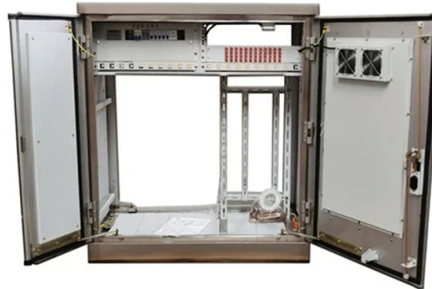

## Model of butterfly-shaped drop cable

### Overview

The structure of the butterfly drop cable can vary among different manufacturers, but it typically consists of non-metallic strengthening cores, with the optical fiber located in the middle, and the strengthening elements on the sides. GJYXFC optical cable is designed for FTTH drop cable with easy accessibility to the fiber and simple installation, FTTH cable can be directly connected to the homes. It is suitable for connecting with communication equipment, and used as access building cable in premises distribution system. Briticom™ offers a wide range of indoor and outdoor fibre optic distribution, patching and consumer cables – including Plenum, Riser and LSZH in all diameters. These are used to provide links to protocols such as FTTH, FDDI, 10 Gigabit Ethernet, ATM.

## Article Content

Butterfly Flat FTTH Drop Cable | FS

1 FTTH Outdoor Aerial Cable  
2 FTTH Duct Cable  
FTTH Fiber Cable  
3 FTTH Indoor Cable  
Butterfly Flat FTTH Drop Cable - GJXFH  
Features and Benefits  
Application  
KFRP Strength Member, LSZH Butterfly Flat Indoor FTTH Drop Cable GJXFH  
GJXFH FTTH Indoor Drop Cable uses butterfly flat structure, whose optical fiber unit is positioned in the centre. Two parallel Fiber Reinforce Plastic (FRP) strength members are placed at the two sides. Then, the cable is completed with LSZH sheath. FTTH indoor cable has a much greater bandwidth to carry data and less susceptible to interferenc...  
See more on [img-en.fs](#)  
Missing: Model  
Must include: Model  
briticom