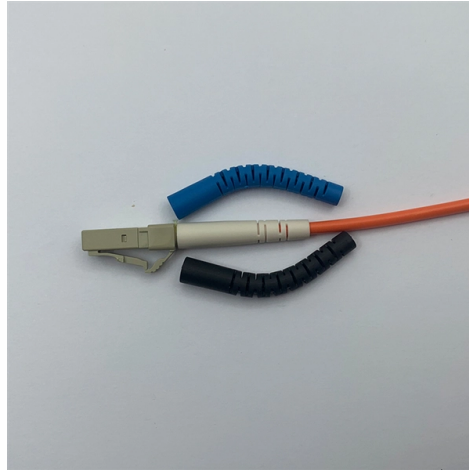

What are the types of circuit distribution boxes in the Philippines

Overview

Several distribution boxes are designed for specific use in offices or industries. Enclosed Switchgear An electrical box or electrical junction box (also known as a box) is an enclosure housing electrical connections. Junction boxes protect the electrical connections from the weather, as well as protecting people from accidental electric shocks. Standard Rectangular Boxes Standard rectangular. We deliver dependable quality without the premium tag—so you get more from every purchase. Your go-to essentials—always ready, always reliable. Made for everyday comfort and long-term performance. In this guide, we will explore various options available in the market, focusing on the search keywords: 'miniature breaker circuit. What are the sizes of panel boxes?

Panel boxes, used in electrical systems, come in various sizes to accommodate different circuit quantities.

Article Content

5 Types of Electrical Boxes | Best Electrical Services in Philippines

The standard box used for junctions is a 4-inch square box (either metal or strong plastic), which offers plenty of space for making wire connections with multiple wires or cables, but other types of boxes ...

Distribution Boxes Types - The Complete Guide

A commonly used distribution box contains doorbells, earth leakage devices, timers, or contact breakers. However, the distribution boxes have several sizes and designs suitable for ...